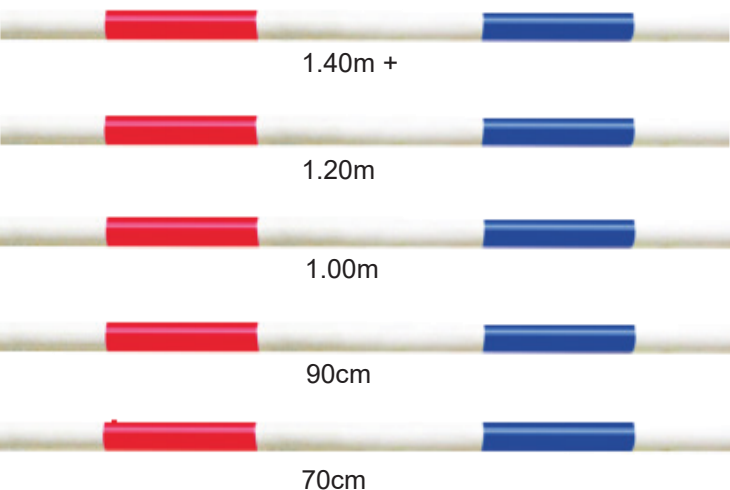

Our fees can be found here:

[//www.britishshowjumping.co.uk/membership/Fees](http://www.britishshowjumping.co.uk/membership/Fees)